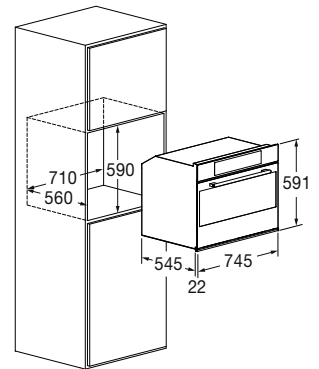

Features

The control panel has different functions, including preset cooking functions and the possibility to modify the recipes.

With the Meat Probe, you can obtain perfect results because it allows you to monitor the cooking progress by measuring the food core temperature. This product comes with the following accessories: two sets of telescopic rails, a Meat Probe, an enamelled tray, a flat rack, a rotisseries kit and an enamelled AirFry tray.

BLACK GLASS
FCO 7515 TEM BK
EAN 8019801023431

PLANO

MULTIFUNCTION OVEN 75

FCO 7515 TEM BK	
Type	Electronic multifunction
Finish	Black Glass
Interiors: enamelled / other	Ultra Black Piro / -
FEATURES	
Efficiency class	A +
Capacity (litres)	89 L
Forced cooling	•
Functions no.	16
PERFORMANCE	
Max cooking temperature	250 °C
AirFry (oven-frying)	•
Assisted cleaning (CLEAN) / Pyrolysis	• / -
CONTROLS	
Operating system	Creative Extended
Pre-loaded and editable recipes	•
Auto power off	•
Booster	•
Meat probe	•
SAFETY	
Cool-touch door / no. of glass panes	• / 3
SOFT CLOSING door	•
ACCESSORIES	
Lighting (Halogen, 20 W) no.	2
Set of telescopic rails no.	2
Trays no. / type	1 / enamelled
Enamelled AirFry trays no.	1
Flat racks no.	1
Rotisserie kit	•
POWER RATING	
Max electrical power (W)	3500 W
Voltage / Frequency (V - Hz)	220 - 240 V; 50 - 60 Hz
Power cord	•
Plug	Schuko
DIMENSIONS	
Width (mm)	745
Height (mm)	591
Depth (mm)	567
Built-In Cut Out (W x H x D) mm	710 x 590 x 560