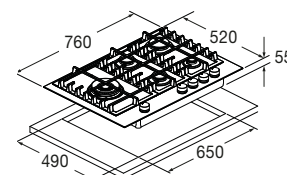

Features

The 75 cm hob has a unique and exclusive design and features a black or white glass finish, metal knobs with a ring nut, and 5 brass burners with a flame spreader. Wok (4.0 kW) on the left-hand side. The provided cast iron continuous grates ensure maximum safety and comfort when moving the pans from one burner to another.

Moreover, safety is ensured by a thermocouple system that stops accidental gas leaks.

It comes with a cast iron wok adapter.

WHITE GLASS
FPH 755 G WK WHG
EAN 8019801032501

GAS HOBS

GLASS GAS HOBS

FPH 755 G WK WHG	
Type	Gas hob 75
Finish	White Glass
GAS BURNER PERFORMANCE	
Front RH	1000 W
Rear RH	3000 W
LH wok	4000 W
Front LH	-
Rear LH	-
Front centre	1750 W
Rear centre	1750 W
CONTROLS - FEATURES	
Knob regulation	•
Electric ignition under the knob	•
Gas safety	•
Cast-iron grids / Burners - brass ring	• / 5
ACCESSORIES	
Wok adapter	•
POWER RATING	
Voltage / Frequency (V - Hz)	220 - 240 V; 50 - 60 Hz
Power cord	•
Plug	Schuko
DIMENSIONS	
Width (mm)	760
Height (mm)	55
Depth (mm)	520
Built-In Cut Out (W x D) mm	650 x 490